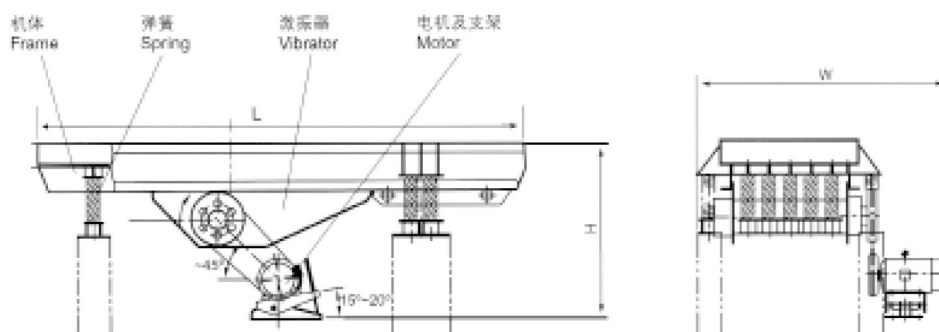

ZSW系列振动给料机

ZSW Series Vibrating Feeder

ZSW系列振动给料机主要用于粗碎破碎机前连续、均匀给料。同时可筛分细料，使破碎机能力增大。

ZSW Series Vibrating Feeder is mainly used to feed material into the primary crusher homogeneously and continuously. Meanwhile, it can screen the fine material and make the crusher more powerful.

特点及优势:

- 振动平稳
- 特殊栅条设计, 可防止物料堵塞
- 栅条间隙可调
- 可选装变频调速电机, 便于控制给料量, 无需频繁启动电机。

Features and Benefits:

- Smooth vibrating
- The special fence can prevent the block of raw material
- The distance between fences is adjustable
- Frequency conversion motor can be equipped to facilitate feeding control, and frequent startup of motor is avoided.

技术参数 Technical Data

型号 Model	最大进料粒度 Max Feed Size(mm)	处理能力 Capacity(t/h)	电机功率 Motor Power(kw)	外型尺寸 Overall Dimensions(LxWxH)(mm)	重量 Weight(kg)	料槽尺寸 Size of Funnel(mm)
ZSW-280×85	450	100-160	7.5	2880×2050×2150	3650	2800×850
ZSW-380×95	500	180-230	11	3880×2175×1957	4500	3800×950
ZSW-490×110	580	200-300	15	4957×2371×2125	5618	4900×1100
ZSW-590×110	600	200-300	22	5957×2467×2151	6465	5900×1100
ZSW-490×130	750	400-560	22	4980×3277×1525	7280	4900×1300
ZSW-600×130	750	400-560	22	6080×3277×1525	8350	6000×1300
ZSW-600×150	1000	500-700	30	6080×3541×1545	9595	6000×1500
ZSW-600×180	1200	600-800	37	6080×3760×1680	12700	6000×1800
ZSW-600×200	1400	900-1200	45	6080×4094×1810	15094	6000×2000

注: 处理能力与物料性能、给料方式、进料粒度及其组成有关。

Note: Capacities are relative to physical character and type of feeding, feeding size and composition and so on.