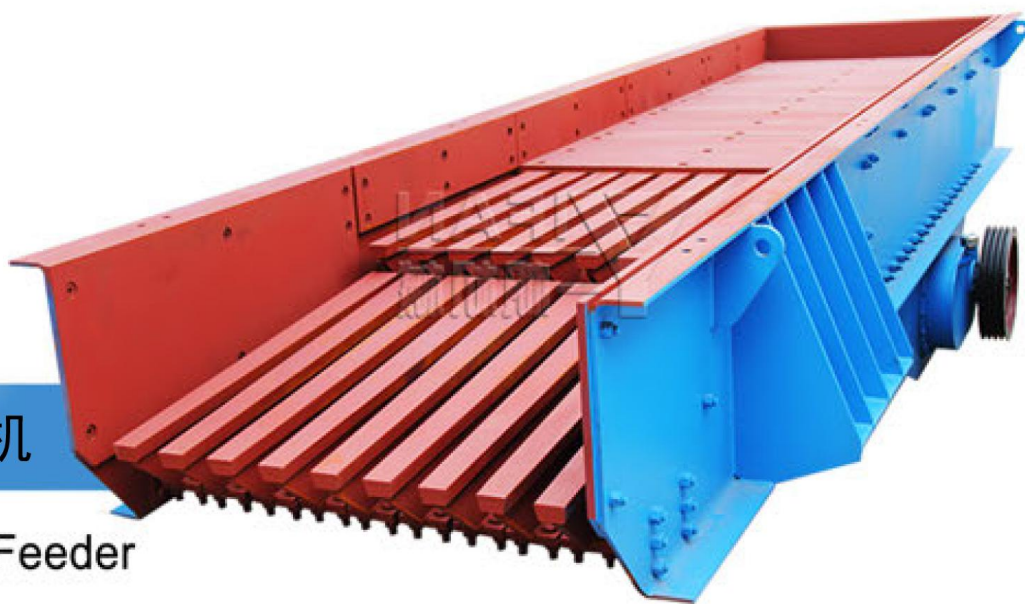

YIFAN

ZSW 系列振动给料机

ZSW Series Vibrating Feeder

Leading crushing and screening equipment manufacturer in China

中国领先的破碎筛分设备制造商

郑州一帆机械设备有限公司(由山德技术(北京)有限公司控股),是中国知名的破碎筛分设备制造商。我们为客户提供全系列破碎筛分设备,包括 液压圆锥破碎机、颚式破碎机、反击式破碎机、立式冲击破碎机(制砂机)、移动式破碎站和振动筛,我们不仅为客户提供高性价比的产品,还提供一流的服务支持及解决方案。

ZSW系列振动给料机主要用于粗碎破碎机前连续、均匀给料。同时可筛分细料，使破碎机能力增大。

ZSW Series Vibrating Feeder is mainly used to feed material into the primary crusher homogeneously and continuously. Meanwhile, it can screen the fine material and make the crusher more powerful.

特点及优势:

- 振动平稳
- 特殊栅条设计, 可防止物料堵塞
- 栅条间隙可调
- 可选装变频调速电机, 便于控制给料量, 无需频繁启动电机。

Features and Benefits:

- Smooth vibrating
- The special fence can prevent the block of raw material
- The distance between fences is adjustable
- Frequency conversion motor can be equipped to facilitate feeding control, and frequent startup of motor is avoided.